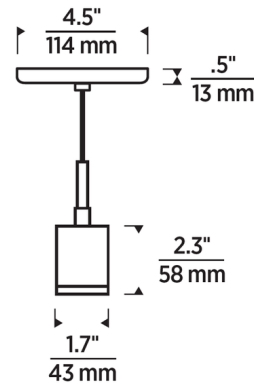

Description

The SoCo Modern Socket Pendant delivers choice, flexibility and the power of custom design, ideal for both residential and commercial applications. Mix, match and cluster to create a tailor-made light sculpture or simply install one or a few to light specific spots. The exposed bulb design, along with a wide selection of cord colors and finishes, lets you personalize the look to complement your space. Try an Edison bulb for its vintage appeal or industrial vibe, or a frosted globe for a softer aesthetic. For even greater design customization, add accessories such as the Locus ring or swag hook, which seamlessly elevate the sophistication and allure of the pendant. The accessories are sold separately. A canopy matching the socket is included. The cord is field-cuttable. Notes: The bulbs pictured are not included. Some combinations of finish, cord color, and cord length are not available.

Specifications

COLOR	Black Cord
BODY FINISH	Black
WATTAGE	27W
DIMMER	Standard 120V
DIMENSIONS	1.7"W x 2.3"H
BULB NOT INCLUDED	1 x A19/Medium (E26)/27W/120V LED
COUNTRY OF ORIGIN	China

Shown in white / black cord