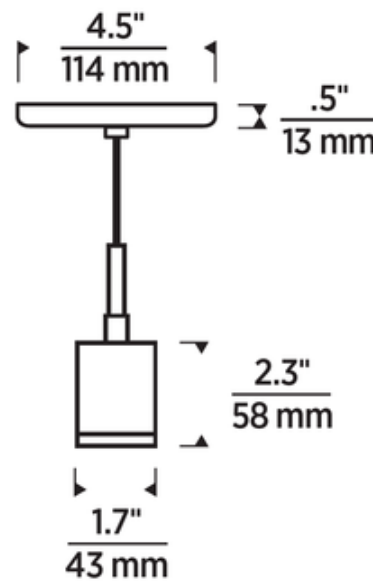

BRAND Visual Comfort Modern

DESCRIPTION

The SoCo Modern Socket Pendant delivers choice, flexibility and the power of custom design, ideal for both residential and commercial applications. Mix, match and cluster to create a tailor-made light sculpture or simply install one or a few to light specific spots. The exposed bulb design, along with a wide selection of cord colors and finishes, lets you personalize the look to complement your space. Try an Edison bulb for its vintage appeal or industrial vibe, or a frosted globe for a softer aesthetic. For even greater design customization, add accessories such as the Locus ring or swag hook, which seamlessly elevate the sophistication and allure of the pendant. The accessories are sold separately. A canopy matching the socket is included. The cord is field-cuttable. Notes: The bulbs pictured are not included. Some combinations of finish, cord color, and cord length are not available.

Shown in: Black / Black/White Cord

SHADE COLOR	Black/White Cord
BODY FINISH	Black
WATTAGE	27W
DIMMER	Standard 120V
DIMENSIONS	1.7"W x 2.3"H
BULB NOT INCLUDED	
LAMP	1 x A19/Medium (E26)/27W/120V LED

SPEC # TLG198592