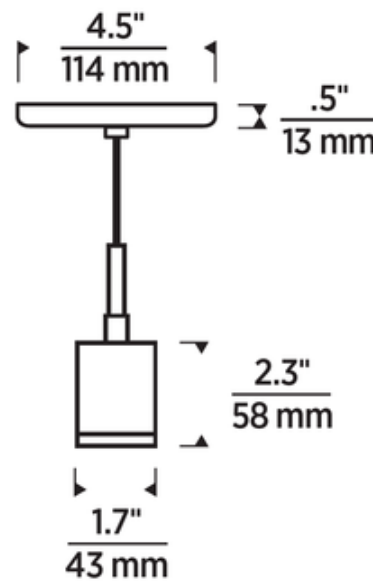

BRAND Visual Comfort Modern

DESCRIPTION

The SoCo Modern Socket Pendant delivers choice, flexibility and the power of custom design, ideal for both residential and commercial applications. Mix, match and cluster to create a tailor-made light sculpture or simply install one or a few to light specific spots. The exposed bulb design, along with a wide selection of cord colors and finishes, lets you personalize the look to complement your space. Try an Edison bulb for its vintage appeal or industrial vibe, or a frosted globe for a softer aesthetic. For even greater design customization, add accessories such as the Locus ring or swag hook, which seamlessly elevate the sophistication and allure of the pendant. The accessories are sold separately. A canopy matching the socket is included. The cord is field-cutable. Notes: The bulbs pictured are not included. Some combinations of finish, cord color, and cord length are not available.

Shown in: Black / Black/White Cord

SHADE COLOR	Black/White Cord
BODY FINISH	Black
WATTAGE	27W
DIMMER	Standard 120V
DIMENSIONS	1.7"W x 2.3"H
BULB NOT INCLUDED	
LAMP	1 x A19/Medium (E26)/27W/120V LED

SPEC # TLG198592