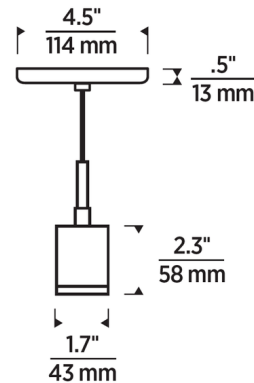

Description

The SoCo Modern Socket Pendant delivers choice, flexibility and the power of custom design, ideal for both residential and commercial applications. Mix, match and cluster to create a tailor-made light sculpture or simply install one or a few to light specific spots. The exposed bulb design, along with a wide selection of cord colors and finishes, lets you personalize the look to complement your space. Try an Edison bulb for its vintage appeal or industrial vibe, or a frosted globe for a softer aesthetic. For even greater design customization, add accessories such as the Locus ring or swag hook, which seamlessly elevate the sophistication and allure of the pendant. The accessories are sold separately. A canopy matching the socket is included. The cord is field-cuttable. Notes: The bulbs pictured are not included. Some combinations of finish, cord color, and cord length are not available.

Shown in black / orange cord

Specifications

COLOR	Orange Cord
BODY FINISH	Black
WATTAGE	27W
DIMMER	Standard 120V
DIMENSIONS	1.7"W x 2.3"H
BULB NOT INCLUDED	1 x A19/Medium (E26)/27W/120V LED
COUNTRY OF ORIGIN	China