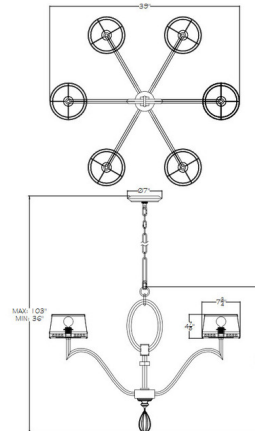

### Description

The Allegretto Tall Chandelier brings a clean detailed look to your interior space. The simple shades are complemented by a curved frame, perfect for a variety of room styles. Available with a Silver Leaf frame and shades in White Linen, White fabric, or Black fabric or a Gold Leaf frame and shades in White Linen, Champagne fabric, or Black fabric. Canopy: 7 inch diameter. Suitable for vaulted ceilings. Made in the USA. UL listed.

### Specifications

COLOR . . . . . White Linen / Gold Leaf  
BODY FINISH . . . . . N/A  
WATTAGE . . . . . 360W  
DIMMER . . . . . Standard 120V  
DIMENSIONS . . . . . 39"W x 30"H  
BULB NOT INCLUDED . . . . . 6 x G16.5/Candelabra (E12)/60W/120V Incandescent  
OTHER BULB OPTIONS . . . . . 6 x G16.5/Candelabra (E12)/120V LED  
COUNTRY OF ORIGIN . . . . . United States

### Technical Information

PRODUCT DIMENSIONS . . . . . Adjustable Chain Length: 72"

CLICK TO VIEW PRODUCT

Notes: