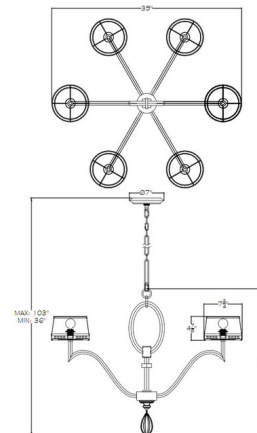

## Allegretto Tall Chandelier

By Fine Art Handcrafted Lighting

### Description

The Allegretto Tall Chandelier brings a clean detailed look to your interior space. The simple shades are complemented by a curved frame, perfect for a variety of room styles. Available with a Silver Leaf frame and shades in White Linen, White fabric, or Black fabric or a Gold Leaf frame and shades in White Linen, Champagne fabric, or Black fabric. Canopy: 7 inch diameter. Suitable for vaulted ceilings. Made in the USA. UL listed.

### Specifications

COLOR	White Linen / Gold Leaf
BODY FINISH	N/A
WATTAGE	360W
DIMMER	Standard 120V
DIMENSIONS	39"W x 30"H
BULB NOT INCLUDED	6 x G16.5/Candelabra (E12)/60W/120V Incandescent
OTHER BULB OPTIONS	6 x G16.5/Candelabra (E12)/120V LED
COUNTRY OF ORIGIN	United States

### Technical Information

PRODUCT DIMENSIONS	Adjustable Chain Length: 72"
--------------------	------------------------------

CLICK TO VIEW PRODUCT

Notes: