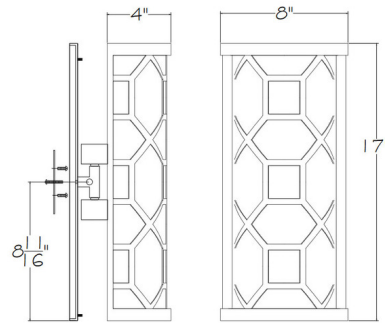

### Specifications

COLOR	White Linen / Silver Leaf
BODY FINISH	N/A
WATTAGE	30W
DIMMER	Not Dimmable
DIMENSIONS	8"W x 17"H x 4"D
BULB NOT INCLUDED	2 x CF/GU24/15W/120V Compact Fluorescent
OTHER BULB OPTIONS	2 x LED/GU24/120V LED
COUNTRY OF ORIGIN	United States