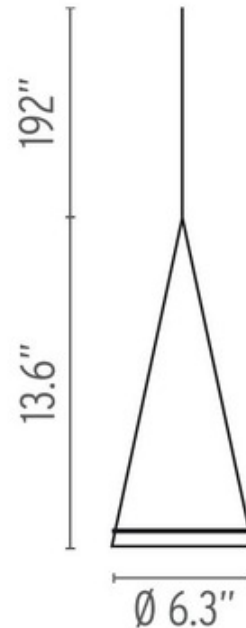

DESIGNER

Achille Castiglioni

BRAND

Flos Lighting

DESCRIPTION

The Fucsia Pendant includes one hand-blown Clear glass shade with a Sandblasted edge and translucent silicone ring with a White cord. One 20 watt, 120 volt R50 candelabra base incandescent bulb is included. 6.3 inch width x 13.6 inch height 205.6 inch overall length. UL listed.

Shown in: White / Clear

SHADE COLOR	Clear
BODY FINISH	White
WATTAGE	20W
DIMMER	Incandescent
DIMENSIONS	205.6"L x 6.3"W x 13.6"H
LAMP	1 x R50/E14 (European)/20W/120V Incandescent

ITEM NUMBER

FLO1994

COMPANY