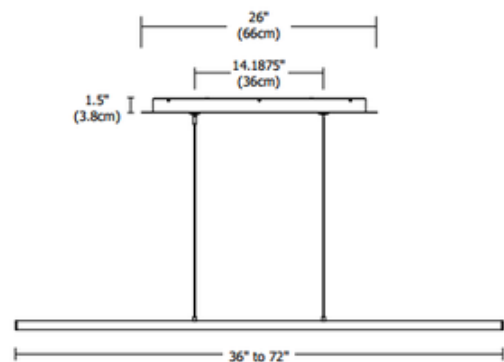

DESIGNER

Gregory Kay

BRAND

PureEdge Lighting

DESCRIPTION

The Cirrus Float Stick Suspension with Center Feed features a direct 1 inch lens with 100 degree beam spread available in Walnut, Maple, Cherry, White Oak and Espresso wood options. Cables and hardware have a Satin Nickel finish. At 7 watts per foot, the 24 volt AC suspension contains Very Warm White 2700K or Warm White 3000K color temperature LEDs, 92+ CRI, delivering 34 lumens per watt/241 lumens per foot. 50,000 hour average lamp life. Available in 36, 48, 60 and 72 inch lengths. The Cirrus Float includes a 26 inch rectangle canopy and feeds power at the center from a 24 VAC Class 2 electronic low voltage LED transformer. Includes LED transformer which fits inside a standard 4 inch electrical box with round plaster ring. Dimmable with an electronic low voltage dimmer (recommended Lutron Diva DVELV-300P or Lutron Skylark SELV-300P) sold separately. Major components made and assembled in the USA. ETL listed. Fixture is covered by a 5 year warranty. Product is built to order. Note: Not all options available.

Shown in: Satin Nickel / Wood Cherry

SHADE COLOR	Wood Cherry
BODY FINISH	Satin Nickel
WATTAGE	21W
DIMMER	Low Voltage Electronic
DIMENSIONS	36"L x 1.4"W x 2.5"H
LAMP	3 x LED/7W/24V LED

Technical Information

LAMP COLOR	2700 K
COLOR RENDERING	92 CRI
LAMP LIFE	50000 hours

ITEM NUMBER EDG199905

COMPANY	PROJECT	FIXTURE TYPE	APPROVED BY	DATE