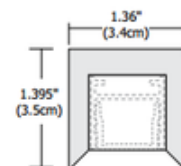

DESIGNER

Gregory Kay

BRAND

PureEdge Lighting

DESCRIPTION

The Cirrus Float Stick Suspension with Center Feed features a direct 1 inch lens with 100 degree beam spread available in Walnut, Maple, Cherry, White Oak and Espresso wood options. Cables and hardware have a Satin Nickel finish. At 7 watts per foot, the 24 volt AC suspension contains Very Warm White 2700K or Warm White 3000K color temperature LEDs, 92+ CRI, delivering 34 lumens per watt/241 lumens per foot. 50,000 hour average lamp life. Available in 36, 48, 60 and 72 inch lengths. The Cirrus Float includes a 26 inch rectangle canopy and feeds power at the center from a 24 VAC Class 2 electronic low voltage LED transformer. Includes LED transformer which fits inside a standard 4 inch electrical box with round plaster ring. Dimmable with an electronic low voltage dimmer (recommended Lutron Diva DVELV-300P or Lutron Skylark SELV-300P) sold separately. Major components made and assembled in the USA. ETL listed. Fixture is covered by a 5 year warranty. Product is built to order. Note: Not all options available.

Shown in: Satin Nickel / Wood Cherry

SHADE COLOR	Wood Cherry
BODY FINISH	Satin Nickel
WATTAGE	21W
DIMMER	Low Voltage Electronic
DIMENSIONS	36"L x 1.4"W x 2.5"H
LAMP	3 x LED/7W/24V LED

Technical Information