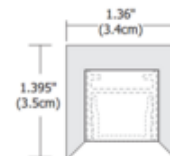

COMPANY	PROJECT	FIXTURE TYPE	APPROVED BY	DATE