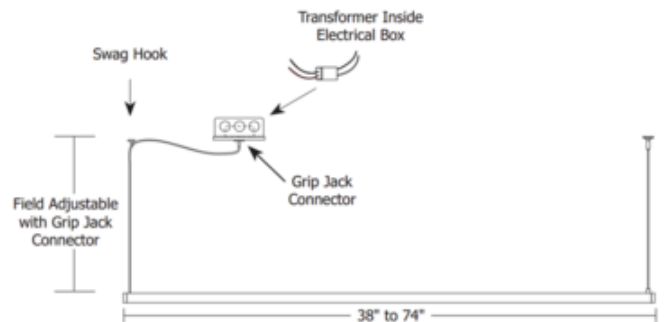

COMPANY	PROJECT	FIXTURE TYPE	APPROVED BY	DATE