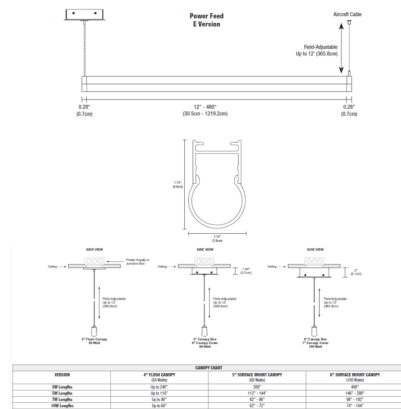

Shown in satin aluminum / white lens