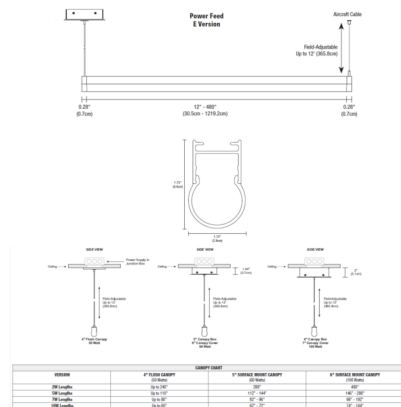

Shown in satin aluminum / white lens