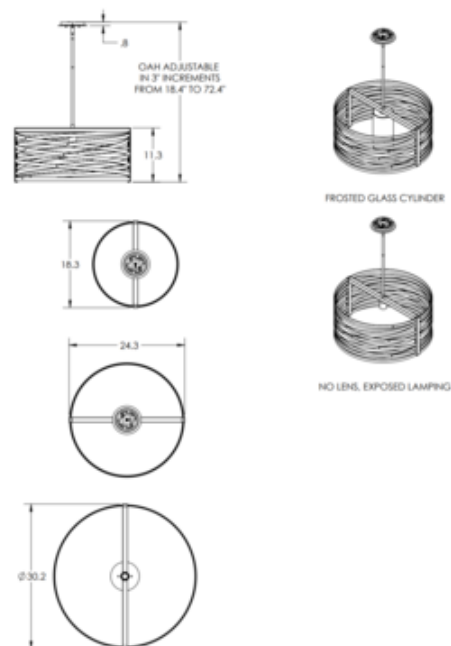

**BRAND**

Hammerton Studio

**DESCRIPTION**

The Tempest Drum Pendant brings a sophisticated asymmetrical design to your space. The heavy steel frame sparks light across the room when lit. Available with an inner Frosted glass shade or No Glass, to suit your taste. Finished in Flat Bronze, Gilded Brass, Metallic Beige Silver, or Matte Black and available in three sizes. Canopy: 6 inch diameter. Made in the USA. UL listed.

*Shown in: Flat Bronze / Frosted Glass*

<b>SHADE COLOR</b>	Frosted Glass
<b>BODY FINISH</b>	Flat Bronze
<b>WATTAGE</b>	100W
<b>DIMMER</b>	Standard 120V
<b>DIMENSIONS</b>	18.3"W x 11"H
<b>BULB NOT INCLUDED</b>	
<b>LAMP</b>	1 x A19/Medium (E26)/100W/120V Incandescent 1 x A19/Medium (E26)/120V LED 1 x Edison/Medium (E26)/120V Incandescent 1 x Edison/Medium (E26)/120V LED

*Technical Information*

**PRODUCT DIMENSIONS** Min / Max Overall Height: 18.4" / 72.4" Adjustable

**SPEC #**

HMR200532

COMPANY

PROJECT

FIXTURE TYPE

APPROVED BY