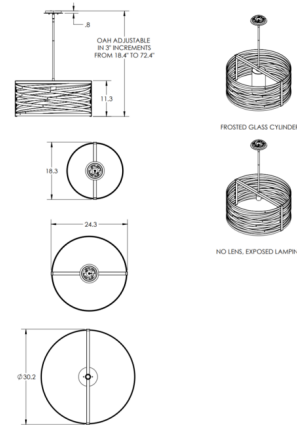

Description

The Tempest Drum Pendant brings a sophisticated asymmetrical design to your space. The heavy steel frame sparks light across the room when lit. Available with an inner Frosted glass shade or No Glass, to suit your taste. Finished in Flat Bronze, Gilded Brass, Metallic Beige Silver, or Matte Black and available in three sizes. Canopy: 6 inch diameter. Made in the USA. UL listed.

Specifications

COLOR	Frosted Glass
BODY FINISH	Flat Bronze
WATTAGE	100W
DIMMER	Standard 120V
DIMENSIONS	18.3"W x 11"H
BULB NOT INCLUDED	1 x A19/Medium (E26)/100W/120V Incandescent
OTHER BULB OPTIONS	1 x A19/Medium (E26)/120V LED 1 x Edison/Medium (E26)/120V Incandescent 1 x Edison/Medium (E26)/120V LED
COUNTRY OF ORIGIN	United States

Technical Information

PRODUCT DIMENSIONS Min / Max Overall Height: 18.4" / 72.4" Adjustable

Shown in flat bronze / frosted glass

CLICK TO VIEW PRODUCT

Notes: