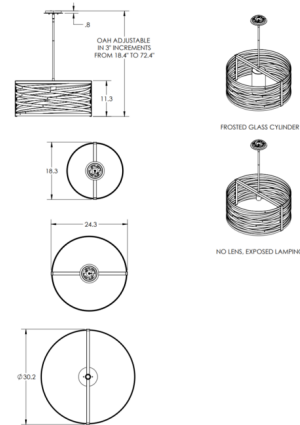

### Description

The Tempest Drum Pendant brings a sophisticated asymmetrical design to your space. The heavy steel frame sparks light across the room when lit. Available with an inner Frosted glass shade or No Glass, to suit your taste. Finished in Flat Bronze, Gilded Brass, Metallic Beige Silver, or Matte Black and available in three sizes. Canopy: 6 inch diameter. Made in the USA. UL listed.

### Specifications

COLOR	Frosted Glass
BODY FINISH	Flat Bronze
WATTAGE	100W
DIMMER	Standard 120V
DIMENSIONS	30.2"W x 11"H
BULB NOT INCLUDED	1 x A19/Medium (E26)/100W/120V Incandescent
OTHER BULB OPTIONS	1 x A19/Medium (E26)/120V LED 1 x Edison/Medium (E26)/120V Incandescent 1 x Edison/Medium (E26)/120V LED