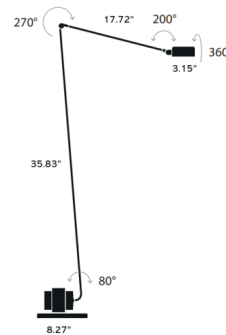

### Specifications

COLOR	N/A
BODY FINISH	Brushed Nickel
WATTAGE	9W
DIMMER	Included
DIMENSIONS	20.86"W x 35.83"H x 8.27"D
INTEGRATED LED MODULE	1 x LED/9W/120V LED
COUNTRY OF ORIGIN	Italy