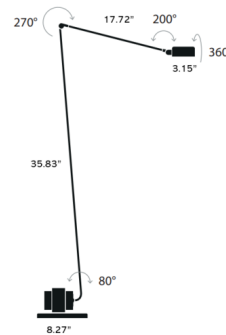

CLICK TO VIEW PRODUCT

Notes: