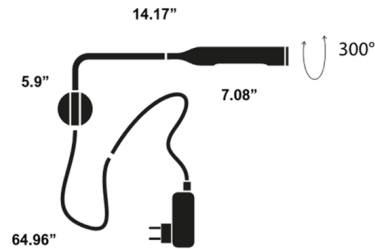

By Lumina Italia

Description

The Flo Swing Arm Plug-In Wall Light features a head which rotates by 300 degrees for direct lighting and an arm that pivots 180 degrees. Includes cable and plug. Made of varnish coated aluminum. Features 2-level dimmer on head allowing for full light intensity with one click and half light intensity with two clicks.

Shown in matte red

Specifications

COLOR	N/A
BODY FINISH	Matte Red
WATTAGE	3W
DIMMER	Included
DIMENSIONS	1.96"W x 5.9"H x 14.17"D
INTEGRATED LED MODULE	1 x LED/3W/120V LED
COUNTRY OF ORIGIN	Italy

Technical Information

PRODUCT DIMENSIONS	Cord Length: 64.9"
COLOR RENDERING	90 CRI
LAMP COLOR	3000K
LUMENS/WATT	69.00
LUMINOUS FLUX	207 lumens

CLICK TO VIEW PRODUCT

Notes: