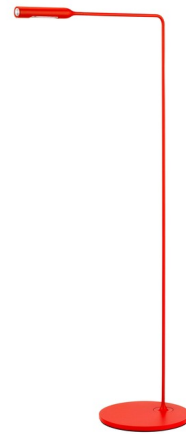

Lightology

lightology.com
866-954-4489
05-24-26

Project: _____
Company: _____
Location: _____ Fixture Type: _____
SPEC #: **LUM200792**
Approved On: _____ Approved By: _____

Flo Floor Lamp By Lumina Italia

Description

The Flo Floor Lamp is the very essence of light, minimal yet elegant, sober yet forceful, geometric yet harmonious and warm. The most advanced LED technology glamorizes this range of lamps for task and reading. Head rotates 300 degrees and the arm pivots on base 120 degrees. Made of varnish coated aluminum. Features 2-level dimmer on head allowing for full light intensity with one click and half light intensity with two clicks.

Specifications

COLOR	N/A
BODY FINISH	Matte Red
WATTAGE	6W
DIMMER	Included
DIMENSIONS	9.05"W x 43.3"H x 16.53"D
INTEGRATED LED MODULE	1 x LED/6W/120V LED
COUNTRY OF ORIGIN	Italy

Technical Information

COLOR RENDERING	90 CRI
LAMP COLOR	3000K
LUMENS/WATT	52.33
LUMINOUS FLUX	314 lumens

Shown in matte red

CLICK TO VIEW PRODUCT

Notes: