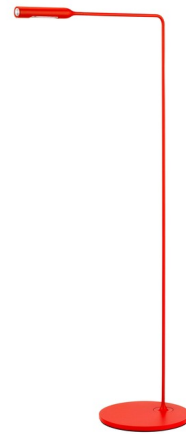

Lightology

lightology.com
866-954-4489
04-05-26

Project: _____
Company: _____
Location: _____ Fixture Type: _____
SPEC #: **LUM200792**
Approved On: _____ Approved By: _____

Flo Floor Lamp By Lumina Italia

Description

The Flo Floor Lamp is the very essence of light, minimal yet elegant, sober yet forceful, geometric yet harmonious and warm. The most advanced LED technology glamorizes this range of lamps for task and reading. Head rotates 300 degrees and the arm pivots on base 120 degrees. Made of varnish coated aluminum. Features 2-level dimmer on head allowing for full light intensity with one click and half light intensity with two clicks.

Specifications

COLOR	N/A
BODY FINISH	Matte Red
WATTAGE	6W
DIMMER	Included
DIMENSIONS	9.05"W x 43.3"H x 16.53"D
INTEGRATED LED MODULE	1 x LED/6W/120V LED
COUNTRY OF ORIGIN	Italy

Technical Information

COLOR RENDERING	90 CRI
LAMP COLOR	3000K
LUMENS/WATT	52.33
LUMINOUS FLUX	314 lumens

Shown in matte red

CLICK TO VIEW PRODUCT

Notes: