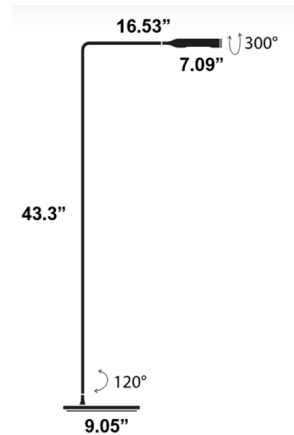

Shown in matte red