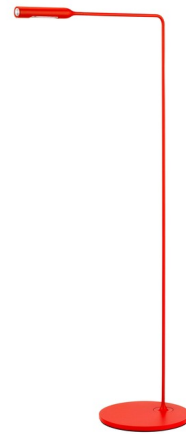

Lightology

lightology.com
866-954-4489
04-04-26

Project: _____
Company: _____
Location: _____ Fixture Type: _____
SPEC #: **LUM200792**
Approved On: _____ Approved By: _____

Flo Floor Lamp By Lumina Italia

Description

The Flo Floor Lamp is the very essence of light, minimal yet elegant, sober yet forceful, geometric yet harmonious and warm. The most advanced LED technology glamorizes this range of lamps for task and reading. Head rotates 300 degrees and the arm pivots on base 120 degrees. Made of varnish coated aluminum. Features 2-level dimmer on head allowing for full light intensity with one click and half light intensity with two clicks.

Specifications

| | |
|-----------------------|---------------------------|
| COLOR | N/A |
| BODY FINISH | Matte Red |
| WATTAGE | 6W |
| DIMMER | Included |
| DIMENSIONS | 9.05"W x 43.3"H x 16.53"D |
| INTEGRATED LED MODULE | 1 x LED/6W/120V LED |
| COUNTRY OF ORIGIN | Italy |