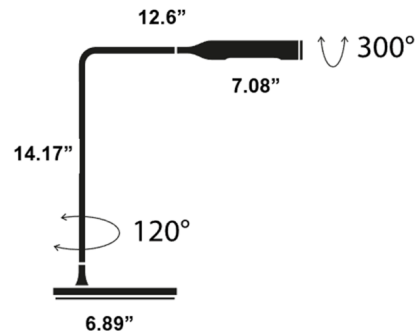

CLICK TO VIEW PRODUCT

Notes: