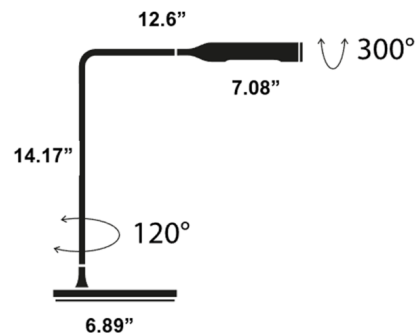

CLICK TO VIEW PRODUCT

Notes: