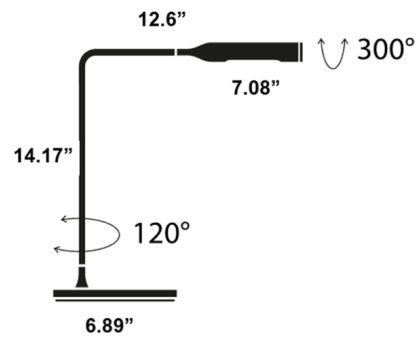

CLICK TO VIEW PRODUCT

Notes: