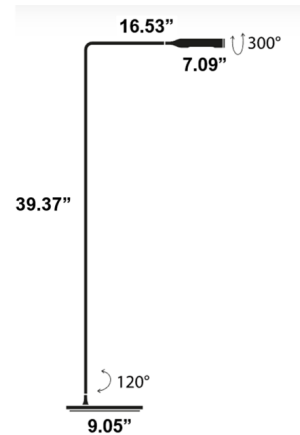

Shown in soft touch black