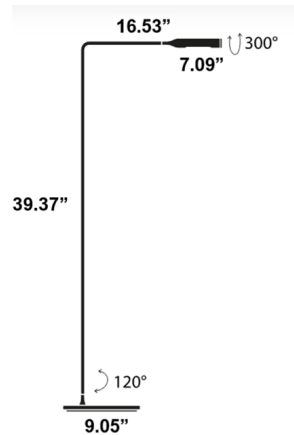

Shown in soft touch black