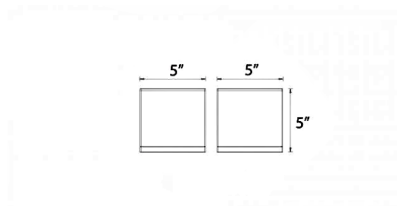

CLICK TO VIEW PRODUCT