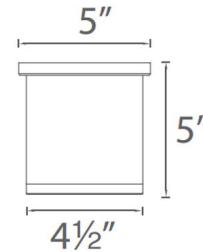

CLICK TO VIEW PRODUCT

Notes: