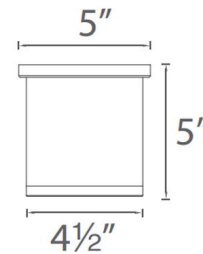

CLICK TO VIEW PRODUCT

Notes: