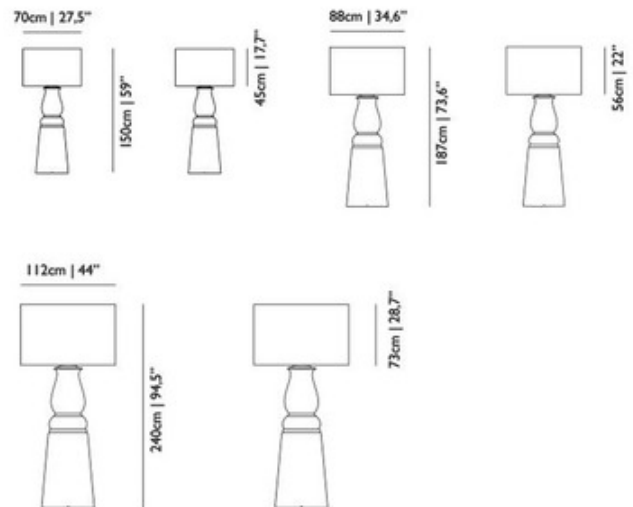

Shown in: White / White

<b>SHADE COLOR</b>	White
<b>BODY FINISH</b>	White
<b>WATTAGE</b>	16W
<b>DIMMER</b>	Included
<b>DIMENSIONS</b>	34.6"W x 73.6"H
<b>BULB NOT INCLUDED</b>	
<b>LAMP</b>	2 x A19/Medium (E26)/8W/120V LED 2 x A19/Medium (E26)/120V LED 2 x A19/Medium (E26)/60W/120V Incandescent
<b>SPEC #</b>	MOO201370