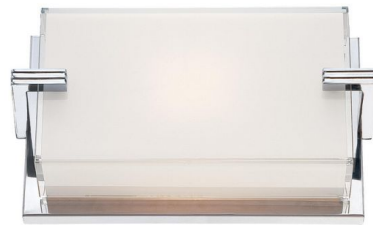

Lightology

lightology.com
866-954-4489
04-13-26

Project: _____

Company: _____

Location: _____ Fixture Type: _____

SPEC #: **GKV201575**

Approved On: _____ Approved By: _____

Cubism Wall Light

By George Kovacs

Description

The Cubism Wall Light features a Chrome finish with Mitered and White inside glass. One 60 watt max 120 volt T10 medium base bulb is required, but not included. 7 inch width x 12 inch height x 4 inch depth. Can be mounted vertically or horizontally. ADA Compliant. ETL listed for damp locations.

Shown in chrome / white

Specifications

COLOR White
BODY FINISH Chrome
WATTAGE 60W
DIMMER Standard 120V
DIMENSIONS 7"W x 12"H x 4"D
BULB NOT INCLUDED 1 x T10/Medium (E26)/60W/120V Incandescent

CLICK TO VIEW PRODUCT