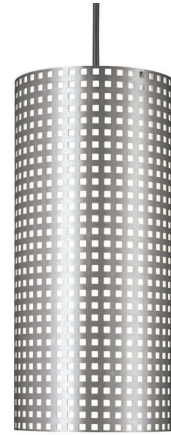

Lightology

lightology.com
866-954-4489
05-22-26

Project: _____

Company: _____

Location: _____ Fixture Type: _____

SPEC #: **GKV201625**

Approved On: _____ Approved By: _____

Grid Mini Pendant

By George Kovacs

Description

The Grid Pendant offers a sleek, modern design with a cylindrical metal shade. The shade is perforated with small openings that give the fixture a textural accent.

Shown in brushed nickel

Specifications

COLOR N/A
BODY FINISH Brushed Nickel
WATTAGE 75W
DIMMER Standard 120V
DIMENSIONS 6"W x 12.75"H x 6"D
BULB NOT INCLUDED 1 x A19/Medium (E26)/75W/120V Incandescent
OTHER BULB OPTIONS 1 x A19/Medium (E26)/120V LED