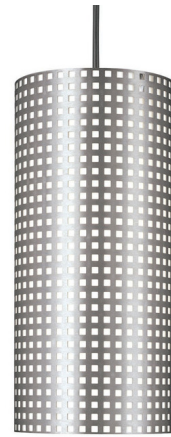

# Lightology

lightology.com  
866-954-4489  
04-05-26

Project: \_\_\_\_\_

Company: \_\_\_\_\_

Location: \_\_\_\_\_ Fixture Type: \_\_\_\_\_

SPEC #: **GKV201625**

Approved On: \_\_\_\_\_ Approved By: \_\_\_\_\_

## Grid Mini Pendant

By George Kovacs

### Description

The Grid Pendant offers a sleek, modern design with a cylindrical metal shade. The shade is perforated with small openings that give the fixture a textural accent.

Shown in brushed nickel

### Specifications

COLOR	N/A
BODY FINISH	Brushed Nickel
WATTAGE	75W
DIMMER	Standard 120V
DIMENSIONS	6"W x 12.75"H x 6"D
BULB NOT INCLUDED	1 x A19/Medium (E26)/75W/120V Incandescent
OTHER BULB OPTIONS	1 x A19/Medium (E26)/120V LED