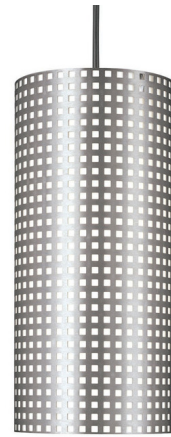

Lightology

lightology.com
866-954-4489
07-10-26

Project: _____

Company: _____

Location: _____ Fixture Type: _____

SPEC #: **GKV201625**

Approved On: _____ Approved By: _____

Grid Mini Pendant

By George Kovacs

Description

The Grid Pendant offers a sleek, modern design with a cylindrical metal shade. The shade is perforated with small openings that give the fixture a textural accent.

Shown in brushed nickel

Specifications

COLOR N/A
BODY FINISH Brushed Nickel
WATTAGE 75W
DIMMER Standard 120V
DIMENSIONS 6"W x 12.75"H x 6"D
BULB NOT INCLUDED 1 x A19/Medium (E26)/75W/120V Incandescent
OTHER BULB OPTIONS 1 x A19/Medium (E26)/120V LED