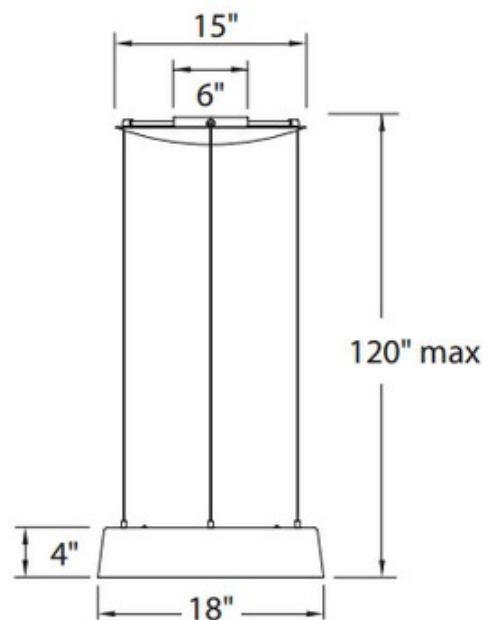

<b>SHADE COLOR</b>	N/A
<b>BODY FINISH</b>	Gold Leaf / Dark Bronze
<b>WATTAGE</b>	52W
<b>DIMMER</b>	Low Voltage Electronic
<b>DIMENSIONS</b>	18"W x 4"H
<b>INTEGRATED LED MODULE</b>	
<b>LAMP</b>	1 x LED/52W/120V LED

*Technical Information*

<b>LUMINOUS FLUX</b>	1190 lumens
<b>LUMENS/WATT</b>	22.88
<b>LAMP COLOR</b>	3000K
<b>PRODUCT DIMENSIONS</b>	Maximum Overall Height: 120"

**SPEC #** MFR201682

COMPANY	PROJECT	FIXTURE TYPE	APPROVED BY	DATE