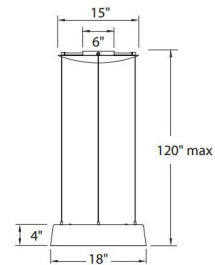

Description

Gilt Up/Down Light Suspension is available in a Dark Bronze and Gold Leaf finish. Features up and down illumination. Damp Location listed. ETL listed.

Specifications

COLOR Opal
BODY FINISH Gold Leaf / Dark Bronze
WATTAGE 52W
DIMMER Low Voltage Electronic
DIMENSIONS 18"W x 4"H
INTEGRATED LED MODULE 1 x LED/52W/120V LED
COUNTRY OF ORIGIN China

Technical Information

PRODUCT DIMENSIONS Maximum Overall Height: 120"
LAMP COLOR 3000K
LUMENS/WATT 22.88
LUMINOUS FLUX 1190 lumens

Shown in gold leaf / dark bronze / opal

CLICK TO VIEW PRODUCT

Notes: