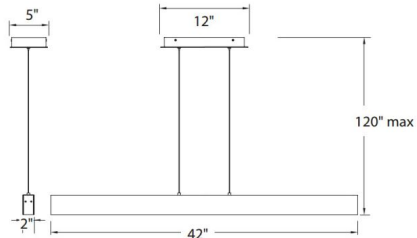

CLICK TO VIEW PRODUCT

Notes: