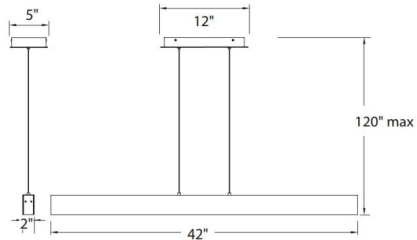

CLICK TO VIEW PRODUCT

Notes: