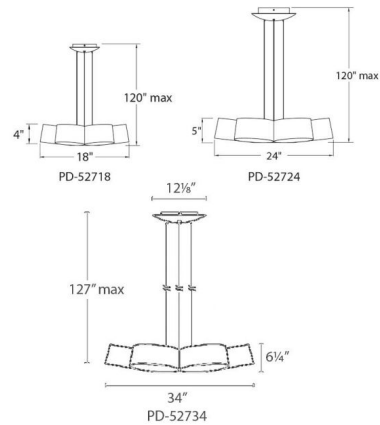

Shown in gold leaf / dark bronze

Notes:

CLICK TO VIEW PRODUCT