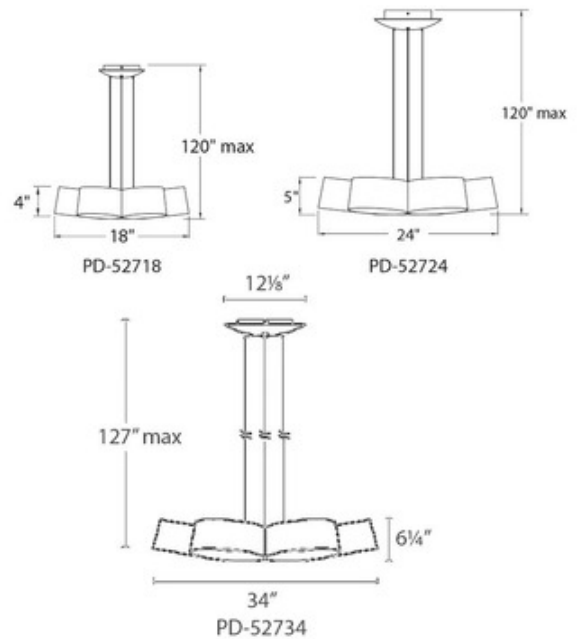

COMPANY	PROJECT	FIXTURE TYPE	APPROVED BY	DATE