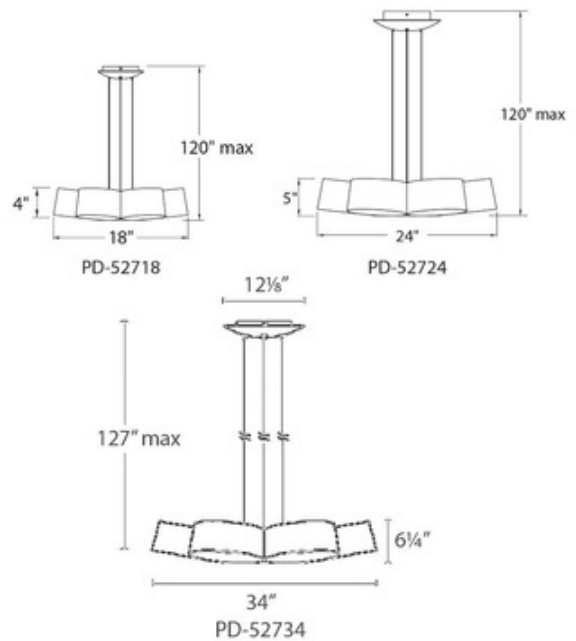

COMPANY	PROJECT	FIXTURE TYPE	APPROVED BY	DATE