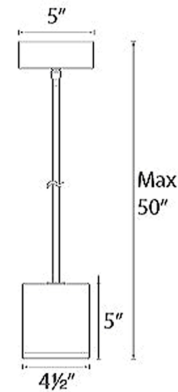

Shown in brushed aluminum

CLICK TO VIEW PRODUCT

Notes: