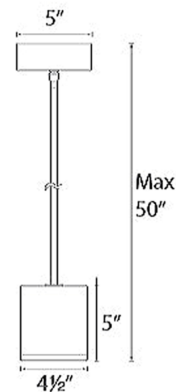

Shown in brushed aluminum

CLICK TO VIEW PRODUCT

Notes: