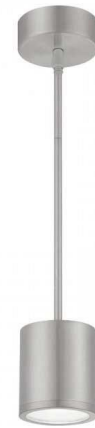

Lightology

lightology.com
866-954-4489
04-09-26

Project: _____

Company: _____

Location: _____ Fixture Type: _____

SPEC #: **WAC201761**

Approved On: _____ Approved By: _____

Tube Outdoor Mini Pendant By WAC Lighting

Description

Tube 2605 Mini Pendant is made of die cast aluminum construction with an etched glass diffuser. Features integral driver. Hang straight swivel with three 12 inch and one 6 inch down rod included. 120-277V. ELV Dimming: 100-10% or 0-10V Dimming: 100-5%.

Specifications

COLOR N/A
BODY FINISH Brushed Aluminum
WATTAGE 16W
DIMMER Low Voltage Electronic
DIMENSIONS 4.5"W x 5"H
INTEGRATED LED MODULE 1 x LED/16W/120-277V LED
COUNTRY OF ORIGIN China

Technical Information

COLOR RENDERING 90 CRI
LAMP COLOR 3000K
LUMENS/WATT 74.25
LUMINOUS FLUX 1188 lumens

Shown in brushed aluminum

CLICK TO VIEW PRODUCT

Notes: