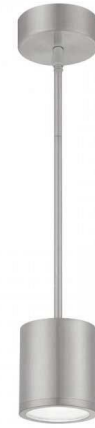

Lightology

lightology.com
866-954-4489
06-04-26

Project: _____
Company: _____
Location: _____ Fixture Type: _____
SPEC #: **WAC201761**
Approved On: _____ Approved By: _____

Tube Outdoor Mini Pendant By WAC Lighting

Description

Tube 2605 Mini Pendant is made of die cast aluminum construction with an etched glass diffuser. Features integral driver. Hang straight swivel with three 12 inch and one 6 inch down rod included. 120-277V. ELV Dimming: 100-10% or 0-10V Dimming: 100-5%.

Specifications

| | |
|-----------------------|--------------------------|
| COLOR | N/A |
| BODY FINISH | Brushed Aluminum |
| WATTAGE | 16W |
| DIMMER | Low Voltage Electronic |
| DIMENSIONS | 4.5"W x 5"H |
| INTEGRATED LED MODULE | 1 x LED/16W/120-277V LED |
| COUNTRY OF ORIGIN | China |

Technical Information

| | |
|-----------------|-------------|
| COLOR RENDERING | 90 CRI |
| LAMP COLOR | 3000K |
| LUMENS/WATT | 74.25 |
| LUMINOUS FLUX | 1188 lumens |

Shown in brushed aluminum

CLICK TO VIEW PRODUCT