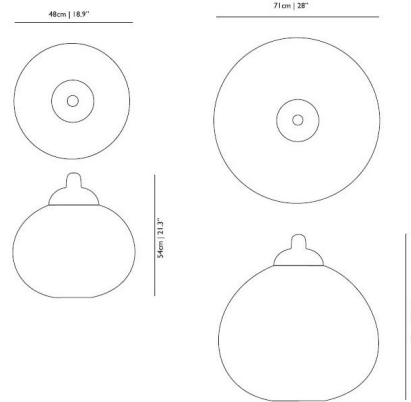

Specifications

COLOR Black
BODY FINISH Chrome
WATTAGE 60W
DIMMER Standard 120V
DIMENSIONS 18.9"W x 21.25"H
BULB NOT INCLUDED 1 x A19/Medium (E26)/60W/120V Incandescent
OTHER BULB OPTIONS 1 x A19/Medium (E26)/120V LED
COUNTRY OF ORIGIN Netherlands