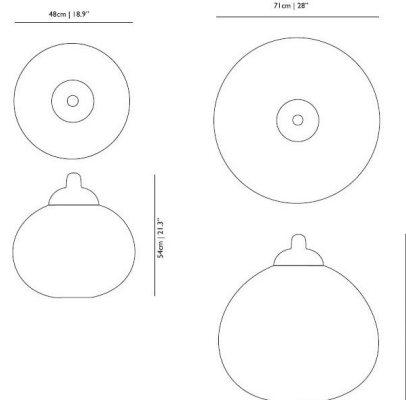

## Non Random Pendant

By Moooi

### Specifications

COLOR	Black
BODY FINISH	Chrome
WATTAGE	60W
DIMMER	Standard 120V
DIMENSIONS	28"W x 27.6"H
BULB NOT INCLUDED	1 x A19/Medium (E26)/60W/120V Incandescent
OTHER BULB OPTIONS	1 x A19/Medium (E26)/120V LED
COUNTRY OF ORIGIN	Netherlands