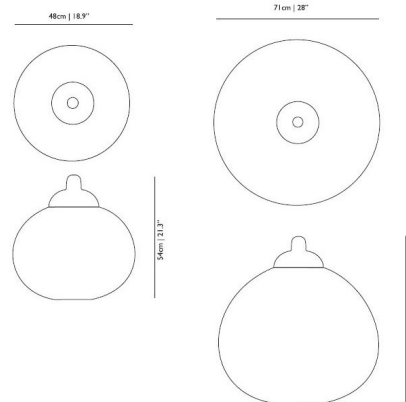

Specifications

COLOR	Black
BODY FINISH	Chrome
WATTAGE	60W
DIMMER	Standard 120V
DIMENSIONS	28"W x 27.6"H
BULB NOT INCLUDED	1 x A19/Medium (E26)/60W/120V Incandescent
OTHER BULB OPTIONS	1 x A19/Medium (E26)/120V LED
COUNTRY OF ORIGIN	Netherlands