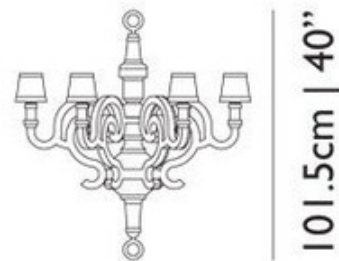

100cm | 39.4\"/>

COMPANY

PROJECT

FIXTURE TYPE

APPROVED BY

DATE