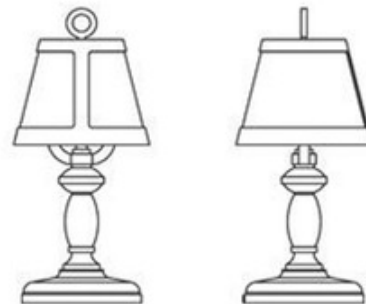

84cm | 33.1"

ITEM NUMBER

MOO201865

COMPANY

PROJECT

FIXTURE TYPE

APPROVED BY

DATE