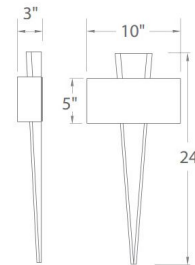

By Modern Forms

Description

Palladian Wall Light is available with a Silver Leaf, Gold Leaf, or Polished Nickel diffuser and a Clear Seeded glass backplate. Integrated 11 watt 120 volt, 3000K, 90CRI LED light source. 10 inch width x 24 inch height x 3 inch depth. Damp Location listed, ADA Compliant.

Shown in gold leaf / clear seeded

Specifications

COLOR	Clear Seedy
BODY FINISH	Gold Leaf
WATTAGE	11W
DIMMER	Low Voltage Electronic
DIMENSIONS	10"W x 24"H x 3"D
INTEGRATED LED MODULE	1 x LED/11W/120V LED
COUNTRY OF ORIGIN	China