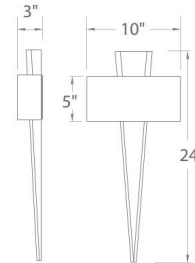

By Modern Forms

Description

Palladian Wall Light is available with a Silver Leaf, Gold Leaf, or Polished Nickel diffuser and a Clear Seeded glass backplate. Integrated 11 watt 120 volt, 3000K, 90CRI LED light source. 10 inch width x 24 inch height x 3 inch depth. Damp Location listed, ADA Compliant.

Shown in gold leaf / clear seeded

Specifications

COLOR Clear Seedy
BODY FINISH Gold Leaf
WATTAGE 11W
DIMMER Low Voltage Electronic
DIMENSIONS 10"W x 24"H x 3"D
INTEGRATED LED MODULE 1 x LED/11W/120V LED
COUNTRY OF ORIGIN China