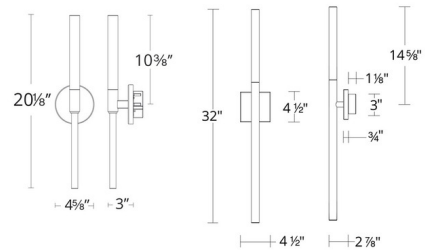

### Specifications

COLOR . . . . . Crystal  
 BODY FINISH . . . . . Polished Nickel  
 WATTAGE . . . . . 7W  
 DIMMER . . . . . Low Voltage Electronic  
 DIMENSIONS . . . . . 4.6"W x 20.1"H x 3"D  
 INTEGRATED LED MODULE . . . . . 1 x LED/7W/120-277V LED  
 COUNTRY OF ORIGIN . . . . . China