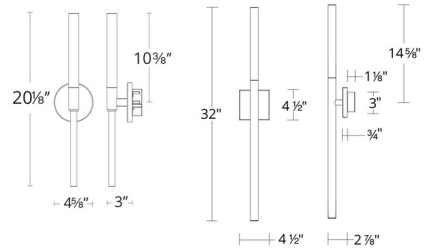

By Modern Forms

Description

The glimmering Magic Wall Sconce is a slender magic wand crowned with crystallized art glass illuminated by LEDs from both ends. A sleek profile design feels at home in fine residences and hotels.

Shown in polished nickel / crystal

Specifications

COLOR Crystal
 BODY FINISH Polished Nickel
 WATTAGE 7W
 DIMMER Low Voltage Electronic
 DIMENSIONS 4.6"W x 20.1"H x 3"D
 INTEGRATED LED MODULE 1 x LED/7W/120-277V LED
 COUNTRY OF ORIGIN China