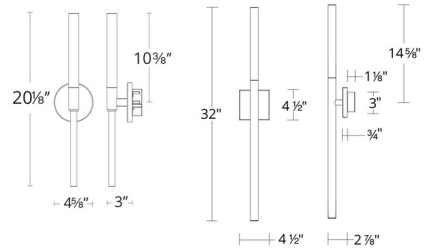

Lightology

lightology.com
866-954-4489
04-02-26

Project: _____

Company: _____

Location: _____ Fixture Type: _____

SPEC #: **MFR201903**

Approved On: _____ Approved By: _____

Magic Wall Sconce

By Modern Forms

Description

The glimmering Magic Wall Sconce is a slender magic wand crowned with crystallized art glass illuminated by LEDs from both ends. A sleek profile design feels at home in fine residences and hotels.

Specifications

COLOR . . . . . Crystal
BODY FINISH . . . . . Polished Nickel
WATTAGE 7W
DIMMER . . . . . Low Voltage Electronic
DIMENSIONS . . . . . 4.6"W x 20.1"H x 3"D
INTEGRATED LED MODULE . . . . . 1 x LED/7W/120-277V LED
COUNTRY OF ORIGIN . . . . . China

Technical Information

COLOR RENDERING . . . . . 90 CRI
LAMP COLOR 3000K
LUMENS/WATT 21.57
LUMINOUS FLUX . . . . . 151 lumens

CLICK TO VIEW PRODUCT

Notes: