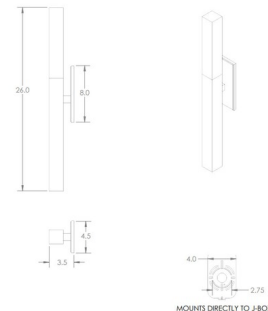

By Modern Forms

Description

Glacier Wall Light is available in a Chrome finish with Piastra glass. Integrated 10 watt 120 volt 90CRI, 3000K LED light source. 50,000 hour rated life. 6 inch width x 21 inch height x 3 inch depth. ETL listed for damp locations. ADA Compliant.

Specifications

COLOR	Piastra
BODY FINISH	Chrome
WATTAGE	10W
DIMMER	Low Voltage Electronic
DIMENSIONS	6"W x 21"H x 3"D
INTEGRATED LED MODULE	1 x LED/10W/120V LED
COUNTRY OF ORIGIN	China

Technical Information

LUMENS/WATT	17.50
LUMINOUS FLUX	175 lumens

Shown in chrome / piastra

CLICK TO VIEW PRODUCT

Notes: