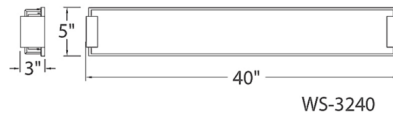

WS-3226

WS-3240