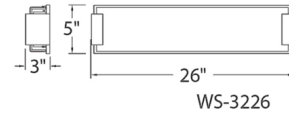

CLICK TO VIEW PRODUCT

Notes: