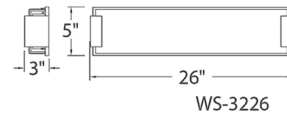

Lightology

lightology.com
866-954-4489
05-17-26

Project: _____

Company: _____

Location: _____ Fixture Type: _____

SPEC #: **MFR201990**

Approved On: _____ Approved By: _____

Polar Bathroom Vanity Light

By Modern Forms

Description

The Polar Bathroom Vanity Light features mitered glass with aluminum construction. Mounts vertically or horizontally. Includes 120 volt LED module and transformer with outlet box to be recessed inside junction box. Dimmable with a low voltage electronic dimmer, sold separately.

Specifications

COLOR . . . . . White
BODY FINISH . . . . . Brushed Nickel
WATTAGE 50W
DIMMER . . . . . Low Voltage Electronic
DIMENSIONS . . . . . 26"W x 5"H x 3"D
INTEGRATED LED MODULE . . . . . 1 x LED/50W/120V LED
COUNTRY OF ORIGIN . . . . . China

Technical Information

LAMP LIFE . . . . . 50000 hours
COLOR RENDERING . . . . . 90 CRI
LAMP COLOR 3000K
LUMENS/WATT 19.20
LUMINOUS FLUX . . . . . 960 lumens

Shown in brushed nickel / white

CLICK TO VIEW PRODUCT

Notes: