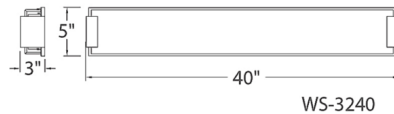

CLICK TO VIEW PRODUCT

Notes: