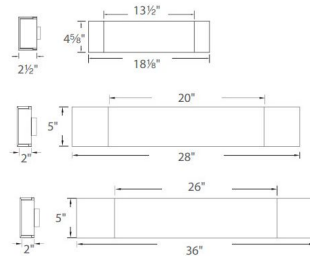

By Modern Forms

Description

Cloud Bath Bar features White Mitered glass with a Chrome finish. Available in two sizes. Can be mounted horizontally or vertically. One 120 volt 3000K 90CRI LED module is included. Dimmable with a standard low voltage electronic dimmer, sold separately. ADA compliant. Damp Location rated.

Shown in chrome / white mitered

Specifications

COLOR	White Mitered
BODY FINISH	Chrome
WATTAGE	41W
DIMMER	Low Voltage Electronic
DIMENSIONS	28"W x 5"H x 2.5"D
INTEGRATED LED MODULE	1 x LED/41W/120V LED
COUNTRY OF ORIGIN	China