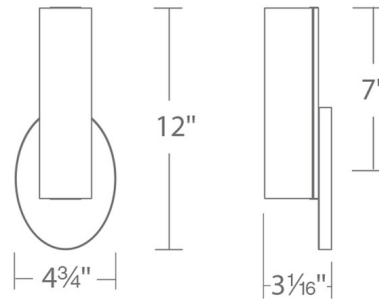

Shown in brushed nickel / opal

WS-3611

Specifications

COLOR	Opal
BODY FINISH	Brushed Nickel
WATTAGE	9W
DIMMER	Low Voltage Electronic
DIMENSIONS	5"W x 11"H x 3"D
INTEGRATED LED MODULE	1 x LED/9W/120V LED
COUNTRY OF ORIGIN	China