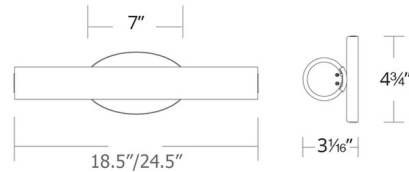

Shown in brushed nickel / opal

WS-3618

Specifications

COLOR	Opal
BODY FINISH	Brushed Nickel
WATTAGE	17W
DIMMER	Low Voltage Electronic
DIMENSIONS	18.5"W x 4.75"H x 3"D
INTEGRATED LED MODULE	1 x LED/17W/120V LED
COUNTRY OF ORIGIN	China