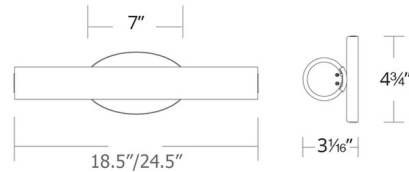

Description

The Loft Bathroom Vanity Light features a clean and simple design that looks great in any room that it is placed with a two sizes of etched opal glass tube available complemented by a choice of two finishes for the backplate. Three color temperature options available.

Shown in brushed nickel / opal

WS-3618

Specifications

COLOR	Opal
BODY FINISH	Brushed Nickel
WATTAGE	17W
DIMMER	Low Voltage Electronic
DIMENSIONS	18.5"W x 4.75"H x 3"D
INTEGRATED LED MODULE	1 x LED/17W/120V LED
COUNTRY OF ORIGIN	China