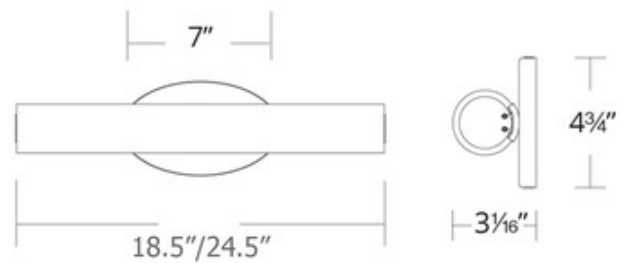

BRAND

Modern Forms

DESCRIPTION

The Loft Bathroom Vanity Light features a clean and simple design that looks great in any room that it is placed with a two sizes of etched opal glass tube available complemented by a choice of two finishes for the backplate. Three color temperature options available.

Shown in: Chrome / Opal

SHADE COLOR	Opal
BODY FINISH	Chrome
WATTAGE	17W
DIMMER	Low Voltage Electronic
DIMENSIONS	18.5"W x 4.75"H x 3"D
INTEGRATED LED MODULE	
LAMP	1 x LED/17W/120V LED

Technical Information

LAMP COLOR	3000K
PRODUCT DIMENSIONS	Canopy: 7in. x 4.75in.

SPEC # MFR202005

WS-3618

COMPANY	PROJECT	FIXTURE TYPE	APPROVED BY	DATE