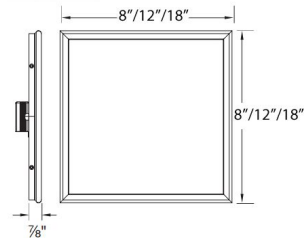

CLICK TO VIEW PRODUCT

Notes: