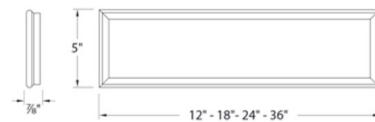

By Modern Forms

Description

Neo Bathroom Vanity Light features a Brushed Aluminum finish with silk screened diffuser. Transformer installed within the junction box (transformer dimension: 2.0 inch x 1.4 inch x 1.0 inch). Can be wall or ceiling mounted in all orientations. ADA Compliant. ETL listed for damp locations.

Shown in brushed aluminum / silk screened

Specifications

COLOR Silk Screened
BODY FINISH Brushed Aluminum
WATTAGE 31.3W
DIMMER Low Voltage Electronic
DIMENSIONS 24\"/>

Technical Information

COLOR RENDERING 90 CRI
LAMP COLOR 3000K
LUMENS/WATT 38.98
LUMINOUS FLUX 1220 lumens