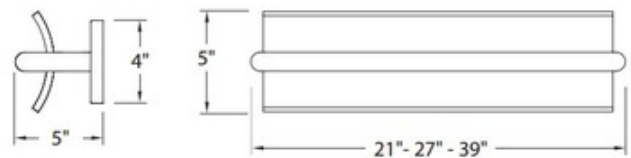

COMPANY	PROJECT	FIXTURE TYPE	APPROVED BY	DATE