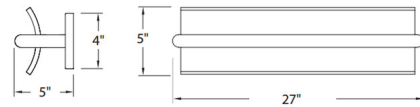

Shown in brushed aluminum / piastra

Specifications

COLOR	Piastra
BODY FINISH	Brushed Aluminum
WATTAGE	38W
DIMMER	Low Voltage Electronic
DIMENSIONS	27"W x 5"H x 5"D
INTEGRATED LED MODULE	1 x LED/38W/120V LED
COUNTRY OF ORIGIN	China