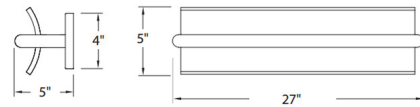

Shown in brushed aluminum / piastra

Specifications

COLOR Piastra
BODY FINISH Brushed Aluminum
WATTAGE 38W
DIMMER Low Voltage Electronic
DIMENSIONS 27"W x 5"H x 5"D
INTEGRATED LED MODULE 1 x LED/38W/120V LED
COUNTRY OF ORIGIN China