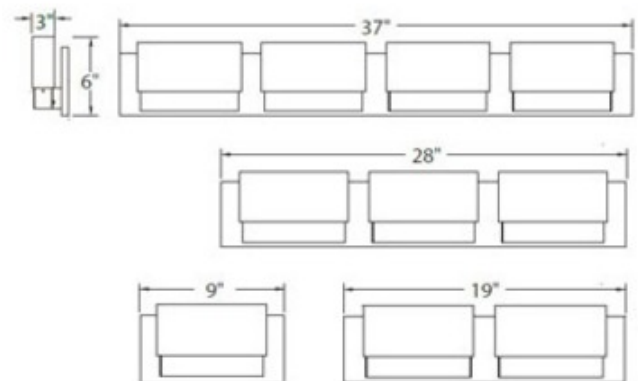

Shown in: Chrome / Piastra

SHADE COLOR	Piastra
BODY FINISH	Chrome
WATTAGE	14W
DIMMER	Low Voltage Electronic
DIMENSIONS	9"W x 6"H x 3"D
INTEGRATED LED MODULE	
LAMP	1 x LED/14W/120V LED

SPEC # MFR202077

COMPANY	PROJECT	FIXTURE TYPE	APPROVED BY	DATE