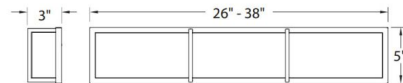

Description

Bahn Bathroom Vanity Light is available in a Brushed Nickel finish with White Ceramic Screened Mitered glass. Available in two sizes. Integrated 38/58 watt 120 volt 3000K LED light source. 26/38 inch width x 5 inch height x 3 inch depth. Can be mounted horizontally or vertically. Damp Location listed, ADA Compliant.

Shown in brushed nickel / white ceramic screened mitered

Specifications

COLOR	White Ceramic Screened Mitered
BODY FINISH	Brushed Nickel
WATTAGE	38W
DIMMER	Low Voltage Electronic
DIMENSIONS	26"W x 5"H x 3"D
INTEGRATED LED MODULE	1 x LED/38W/120V LED
COUNTRY OF ORIGIN	China