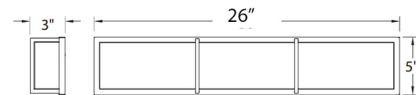

Shown in brushed nickel / white ceramic screened mitered

Specifications

COLOR	White Ceramic Screened Mitered
BODY FINISH	Brushed Nickel
WATTAGE	38W
DIMMER	Low Voltage Electronic
DIMENSIONS	26"W x 5"H x 3"D
INTEGRATED LED MODULE	1 x LED/38W/120V LED
COUNTRY OF ORIGIN	China