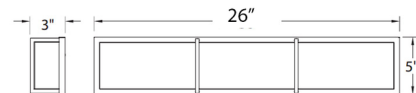

Shown in brushed nickel / white ceramic screened mitered

Specifications

COLOR	White Ceramic Screened Mitered
BODY FINISH	Brushed Nickel
WATTAGE	38W
DIMMER	Low Voltage Electronic
DIMENSIONS	26"W x 5"H x 3"D
INTEGRATED LED MODULE	1 x LED/38W/120V LED
COUNTRY OF ORIGIN	China