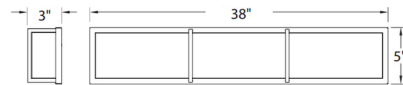

### Description

Bahn Bathroom Vanity Light is available in a Brushed Nickel finish with White Ceramic Screened Mitered glass. Available in two sizes. Integrated 38/58 watt 120 volt 3000K LED light source. 26/38 inch width x 5 inch height x 3 inch depth. Can be mounted horizontally or vertically. Damp Location listed, ADA Compliant.

### Specifications

COLOR	White Ceramic Screened Mitered
BODY FINISH	Brushed Nickel
WATTAGE	58W
DIMMER	Low Voltage Electronic
DIMENSIONS	38"W x 5"H x 3"D
INTEGRATED LED MODULE	1 x LED/58W/120V LED
COUNTRY OF ORIGIN	China