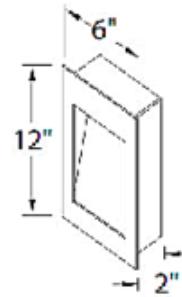

BRAND

Modern Forms

DESCRIPTION

Spa Outdoor Wall Light is available in a Bronze finish with a Gold Frosted Textured glass insert. One 12 watt 120 volt LED module is included. 6 inch width x 12 inch height x 2 inch depth. ADA compliant, low profile design. Wet location listed. Dark Sky friendly.

SHADE COLOR	N/A
BODY FINISH	Bronze
WATTAGE	12W
DIMMER	Low Voltage Electronic
DIMENSIONS	6"W x 12"H x 2"D
INTEGRATED LED MODULE	
LAMP	1 x LED/12W/120V LED

SPEC # MFR202122

COMPANY	PROJECT	FIXTURE TYPE	APPROVED BY	DATE