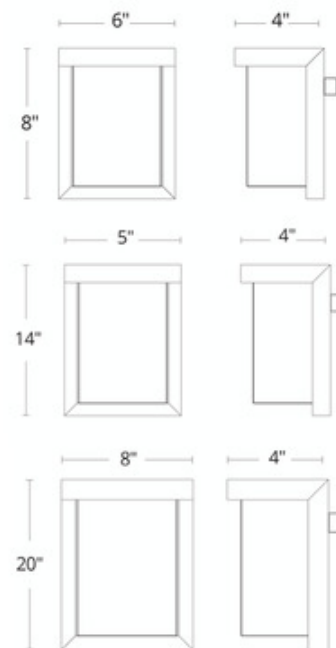

COMPANY

PROJECT

FIXTURE TYPE

APPROVED BY

DATE