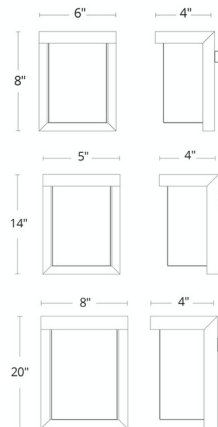

### Specifications

|                       |                        |
|-----------------------|------------------------|
| COLOR                 | Mitered                |
| BODY FINISH           | Brushed Aluminum       |
| WATTAGE               | 12W                    |
| DIMMER                | Low Voltage Electronic |
| DIMENSIONS            | 6"W x 8"H x 4"D        |
| INTEGRATED LED MODULE | 1 x LED/12W/120V LED   |
| COUNTRY OF ORIGIN     | China                  |