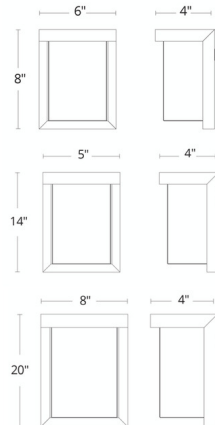

### Specifications

COLOR	Mitered
BODY FINISH	Brushed Aluminum
WATTAGE	12W
DIMMER	Low Voltage Electronic
DIMENSIONS	6"W x 8"H x 4"D
INTEGRATED LED MODULE	1 x LED/12W/120V LED
COUNTRY OF ORIGIN	China