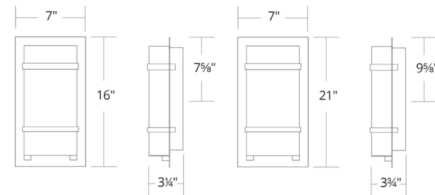

By Modern Forms

Description

Phantom Outdoor Wall Sconce features White Mitered glass with a Stainless Steel or Bronze finish. Available in two sizes. One 120 volt, 3000K 90CRI LED module is included. Dimmable with a standard low voltage electronic dimmer, sold separately. ADA compliant. ETL listed. Wet location rated.

Shown in bronze / white mitered

Specifications

COLOR White Mitered
BODY FINISH Bronze
WATTAGE 22W
DIMMER Low Voltage Electronic
DIMENSIONS 7"W x 16"H x 3"D
INTEGRATED LED MODULE 1 x LED/22W/120V LED
COUNTRY OF ORIGIN China