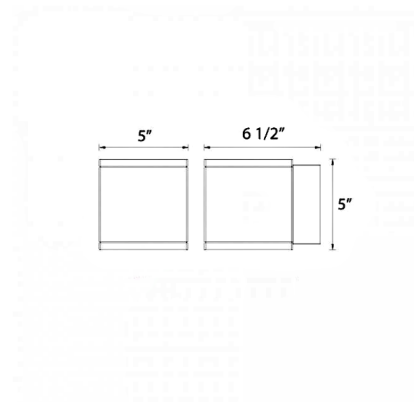

Shown in brushed aluminum / etched glass