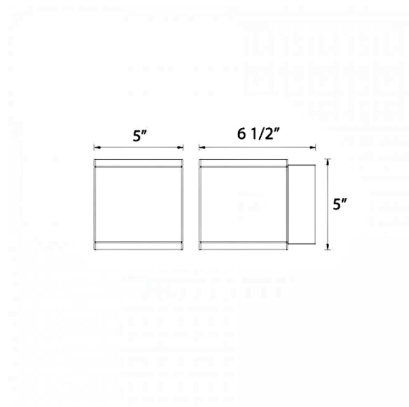

Shown in white / etched glass

CLICK TO VIEW PRODUCT

Notes: