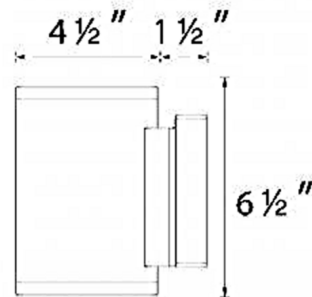

### Description

The Tube Up and Down Wall Light is an exterior rated wall light in die-cast aluminum with etched glass. Driver concealed within fixture. 120-277V. Dimmable ELV (100-10 percent) at 120V, or 0-10V (100-5 percent) at 120-277V.

### Specifications

COLOR	Etched Glass
BODY FINISH	Brushed Aluminum
WATTAGE	25W
DIMMER	Low Voltage Electronic
DIMENSIONS	4.5"W x 6.5"H x 6"D
INTEGRATED LED MODULE	1 x LED/25W/120-277V LED
COUNTRY OF ORIGIN	China